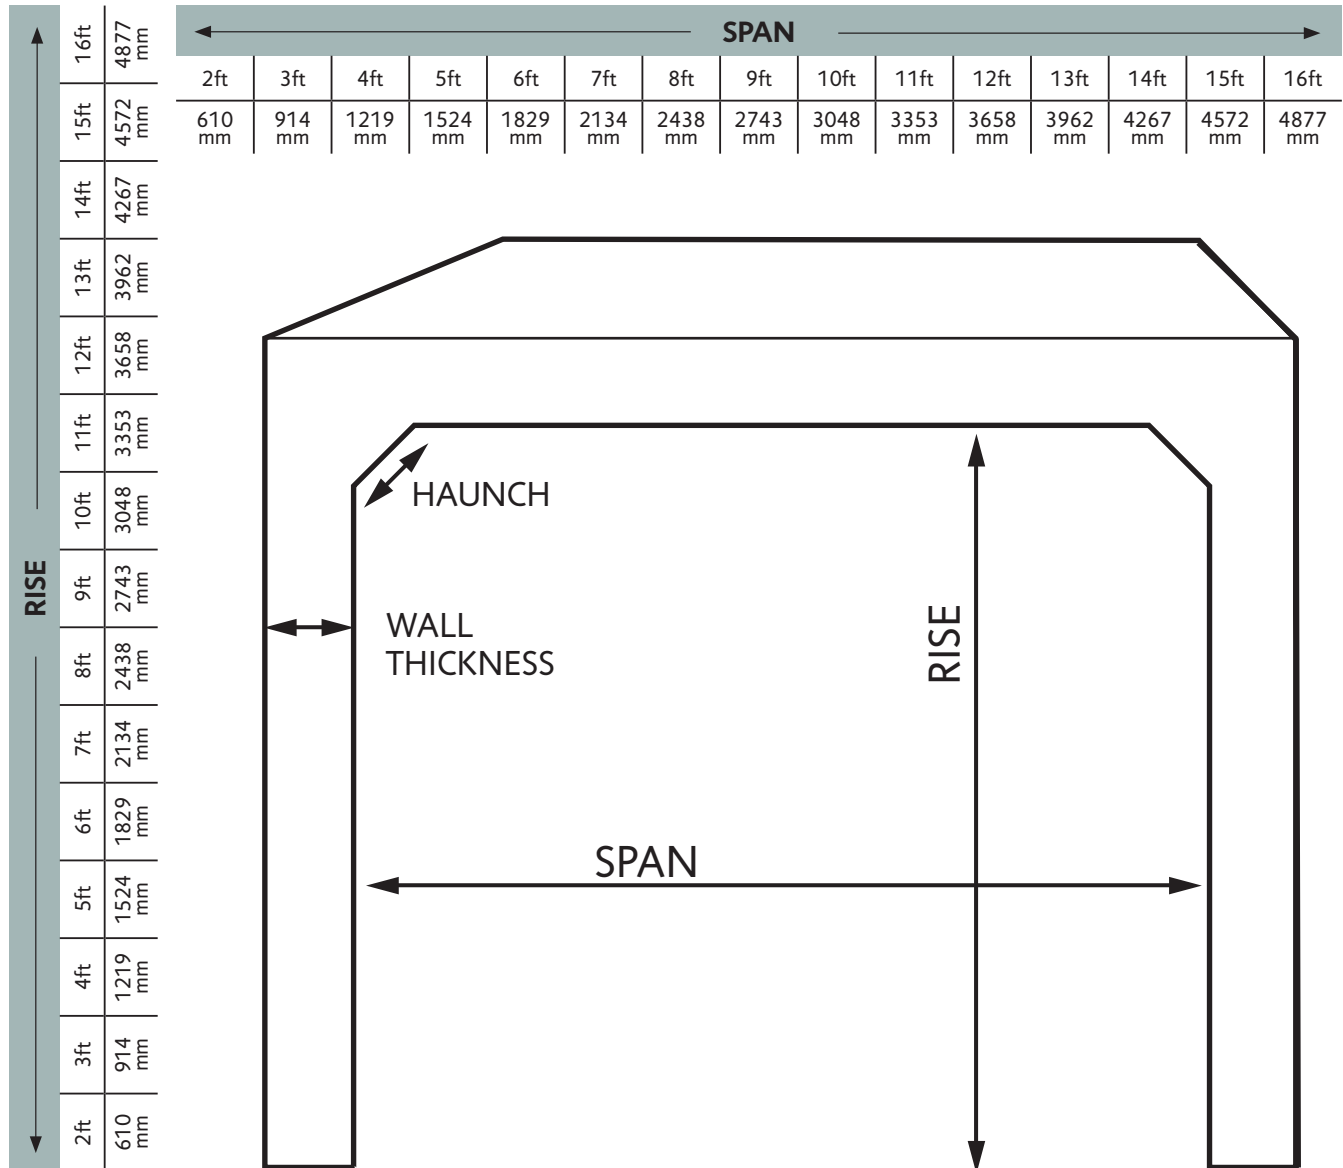

## AVAILABLE TRENCH SIZES:

### IMPORTANT NOTES:

Available Haunch Sizes are: 6" (152mm), 8" (203mm), 10" (254mm) and 12" (305mm)

Span and Rise are available in increments of 4 inches (102mm)  
For example, 6'-8" x 8'-4" (2032mm x 2540mm)

Wall thicknesses are available in 2" (51mm) increments  
For example, 2", 4", 6", etc...

Haunch Size	Min. Rise	Min. Span
6 inch	2 ft	3 ft
8 inch	3 ft	3 ft
10 inch	4 ft	4 ft
12 inch	4 ft	4 ft