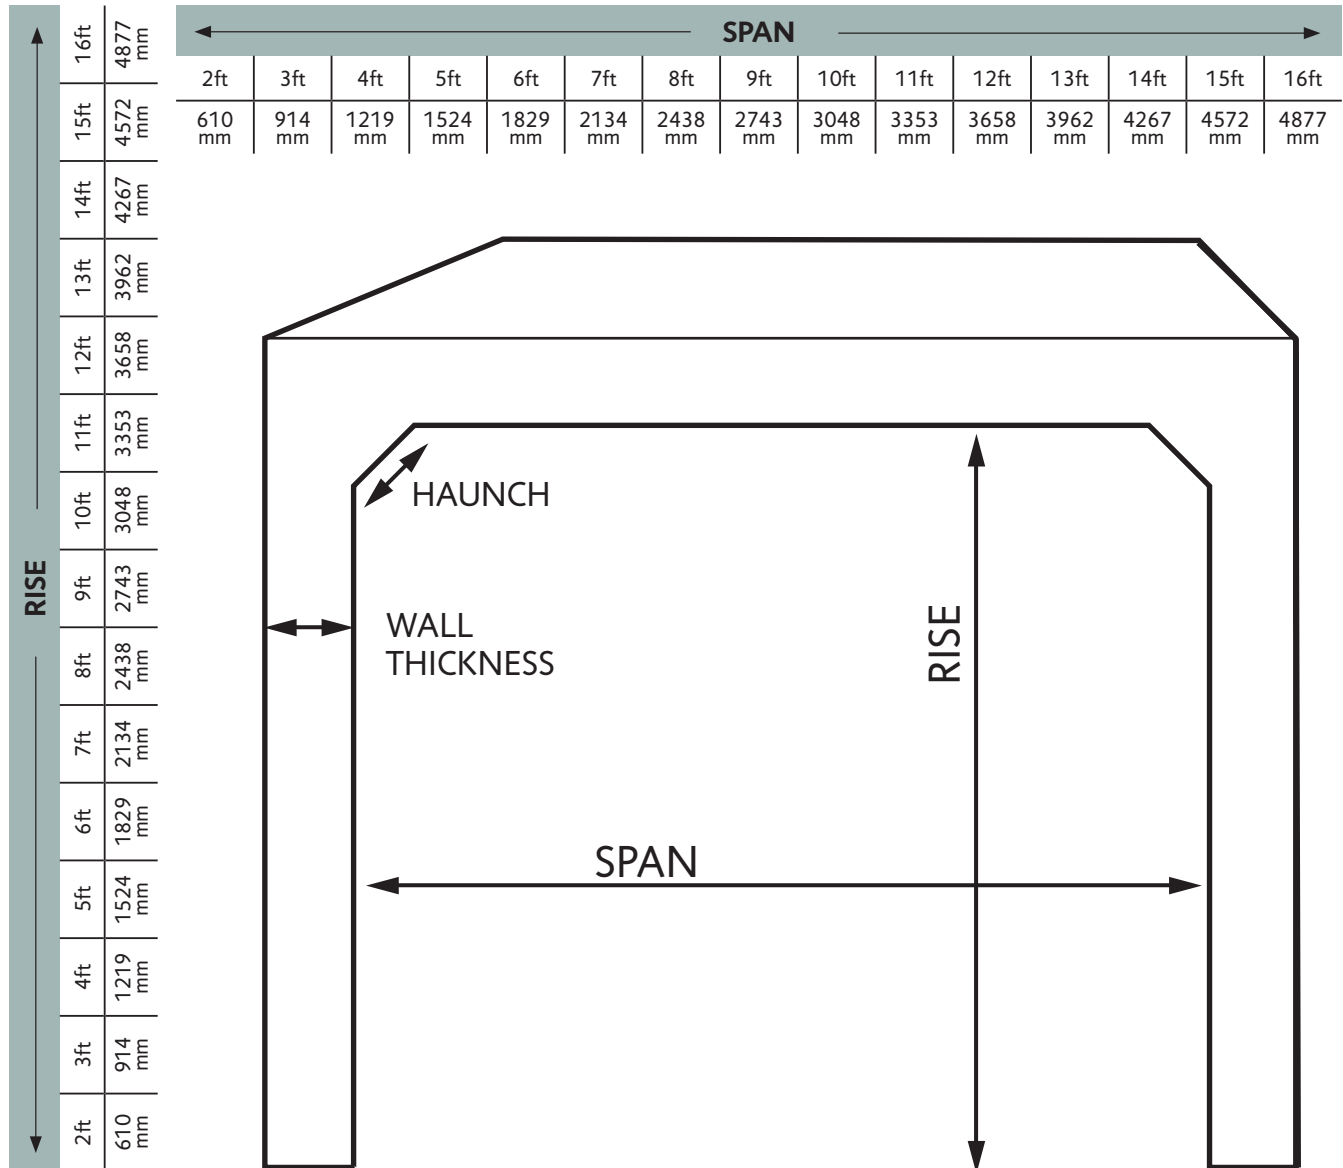

## AVAILABLE 3-SIDED BOX CULVERT SIZES:

**IMPORTANT NOTES:**

Available Haunch Sizes are: 6" (152mm), 8" (203mm), 10" (254mm) and 12" (305mm)

Span and Rise are available in increments of 4 inches (102mm)  
For example, 6'-8" x 8'-4" (2032mm x 2540mm)

Wall thicknesses are available in 2" (51mm) increments  
For example, 2", 4", 6", etc...

Haunch Size	Min. Rise	Min. Span
6 inch	2 ft	3 ft
8 inch	3 ft	3 ft
10 inch	4 ft	4 ft
12 inch	4 ft	4 ft